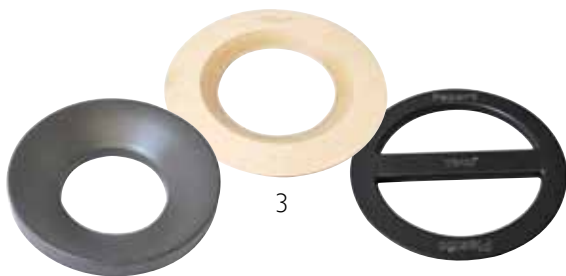

2

3

4

1	TINO base 53 liter white/black/red/ivory/metal	6.002.031
2	TINO base + Flame retardant white/black/red/ivory/metal	6.002.032
3	TINO base + wooden white/black/red/ivory/metal	6.002.033
4	TINO base + DUO white/black/red/ivory/metal	6.002.034